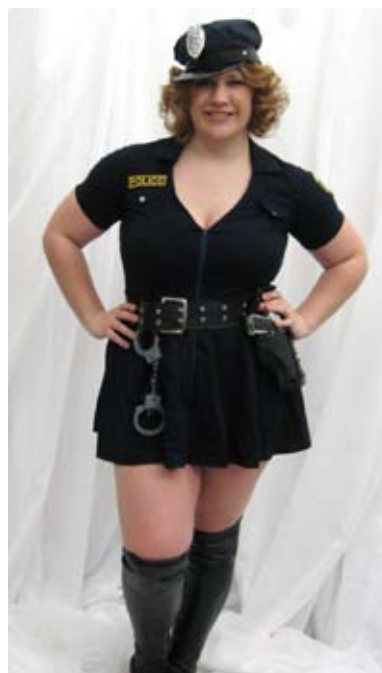

Costume Name: Mile High Captain
Costume #: COPLOC2
Description/Notes: DREAM
#3523X
Components:
Measurements:

Costume Name: Police Lady
Costume #: COPLOC6
Description/Notes: Dark blue
Components:
Measurements: