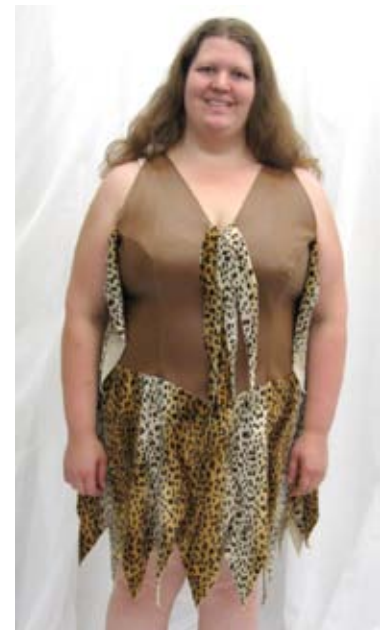

Costume Name: Cavewomen
Costume #: COPLTP13
Description/Notes: Leopard/tan faux leather
Components:
Measurements: